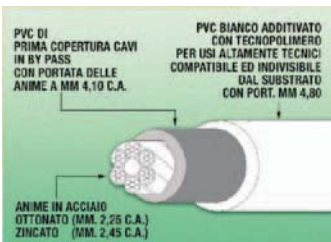

STAROMEGA

STAROMEGA

Cod.	mm.	mt.	Description Descrizione		EAN
Staromega	4,8	200	Matassa a ciambella in cartone	-	-
Staromega1	4,8	250	Bobina in cartone celophanata	-	-

Anima Acciaio Ottonato ritorto e cordato Diametro fune 2,30 ca

Tipologia di Anima	1° Copertura (Substrato)	2° Copertura (Esterno)
acciaio ottonato cordato e ritorto mm. 2,25 c.a	pvc per copertura "by pass" con portata anima a mm. 4,20 c.ca	pvc additivato ht per coperture tecniche con portata substrati a mm. 4,8